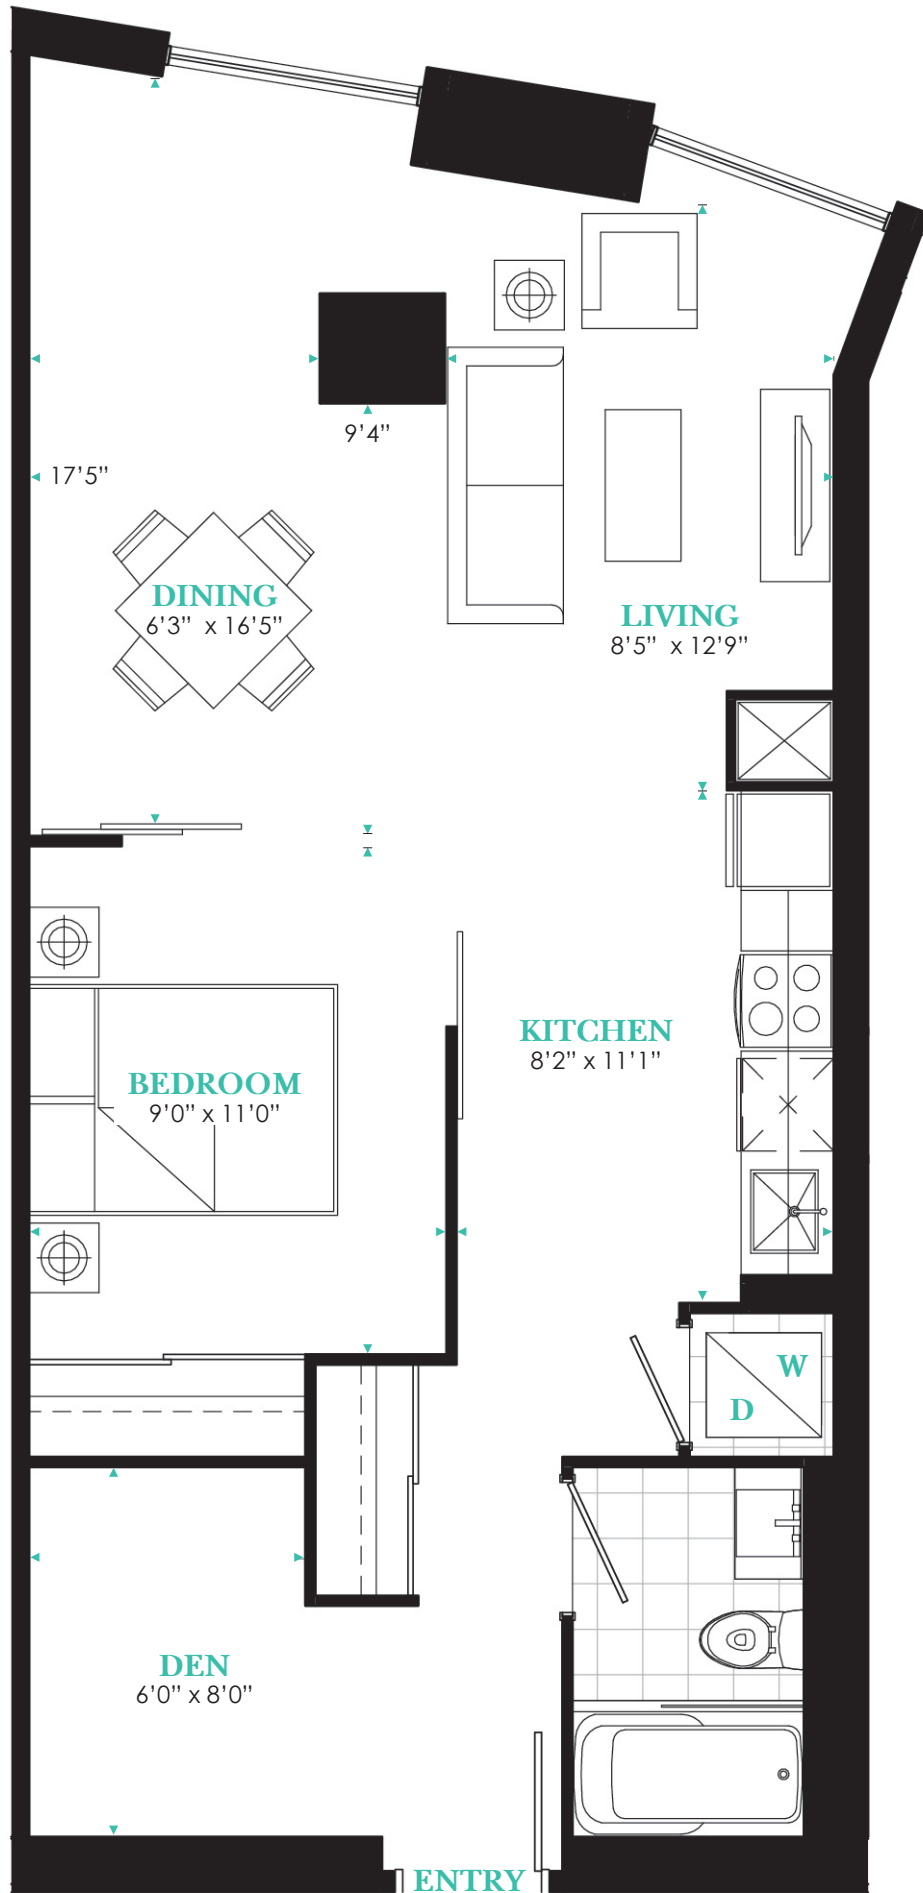

SUITE 508

1 BEDROOM + DEN

Suite Area: **712 SQ.FT.**

All areas and stated room dimensions are approximate. Sizes and specifications are subject to change without notice. Actual living area and balcony/terraces may vary from floor stated areas. E. & O.E.