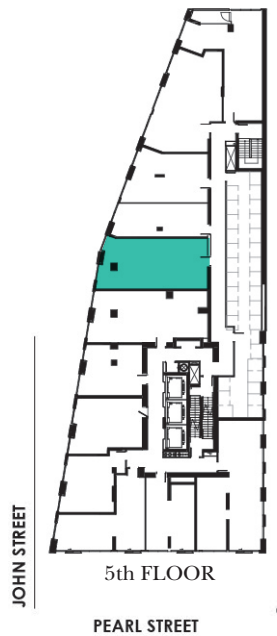

SUITE 508

1 BEDROOM + DEN

Suite Area: **712 SQ.FT.**

All areas and stated room dimensions are approximate. Sizes and specifications are subject to change without notice. Actual living area and balcony/terraces may vary from floor stated areas. E. & O.E.